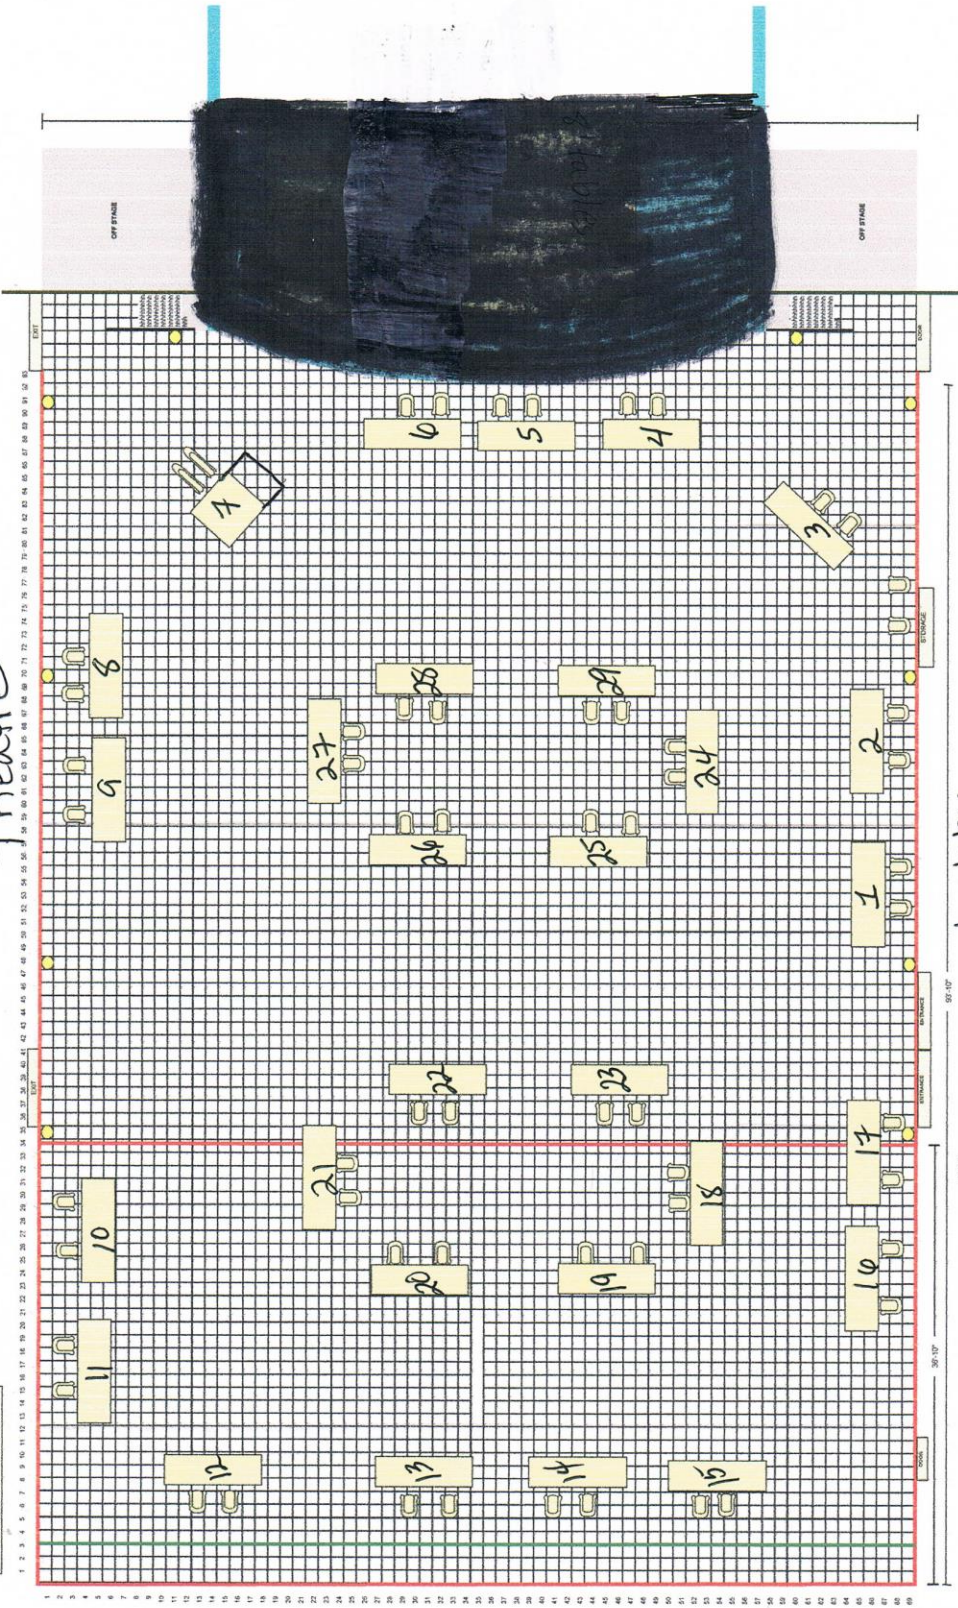

SAVANNAH CENTER THEATER ROOM FLOOR PLAN

Artie's Showcase
11-28-2015

Theatre

EACH SQUARE EQUALS 1 FOOT

Lobby

8' tables
2 chairs
5x12' space

Fall Showcase